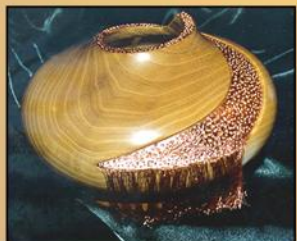

A Wide Variety of
Fine Wood Art

Dramatic

Whimsical

Curious

Elegant

Humorous

Traditional
&
Contemporary

Ethereal

Unique
&
Useful

DK Designs
Located in The
Umpqua Valley Art Center

Artistry In Wood
By
Richard
Worthey

Lampwork
Beads

Unique
&
Custom Jewelry

By
Debbie Kelley

Lampwork Beads
An Eclectic Assortment of
Eye Candy